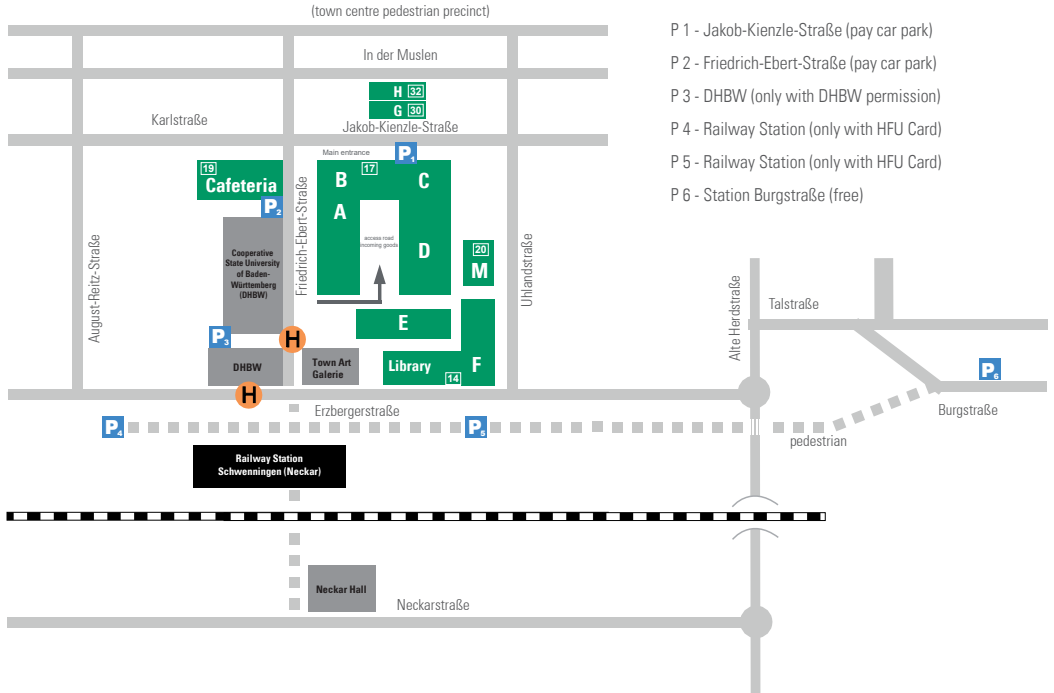

DIRECTIONS

TO FURTWANGEN UNIVERSITY SCHWENNINGEN CAMPUS

Jakob-Kienzle-Straße 17
78054 VS-Schwenningen
Tel. 07720 307-0

- P 1 - Jakob-Kienzle-Straße (pay car park)
- P 2 - Friedrich-Ebert-Straße (pay car park)
- P 3 - DHBW (only with DHBW permission)
- P 4 - Railway Station (only with HFU Card)
- P 5 - Railway Station (only with HFU Card)
- P 6 - Station Burgstraße (free)

- A** Lecture Theatres, University Store, Central Workshops, Labs
- B** Examinations Office, Post Room, Learning Services, Departmental Office MME Faculty, Technical Building Management, Departmental Office MLS Faculty, Labs
- C** Labs, KSF Research Institute, President's Office, Administration, International Center, (Women, Innovation, Technology) Research Labs
- D** ASTA, Student Council, Language Center, PC Rooms, PC Hall, Computer Center, Training Center

- E** Post Room, Lecture Theatres
- F** Library, Lecture Theatres, Departmental Office HFU Business School
- G** Lecture Theatres
- H** Lecture Theatres
- M** Research IAF (Institute of Applied Research), FIT