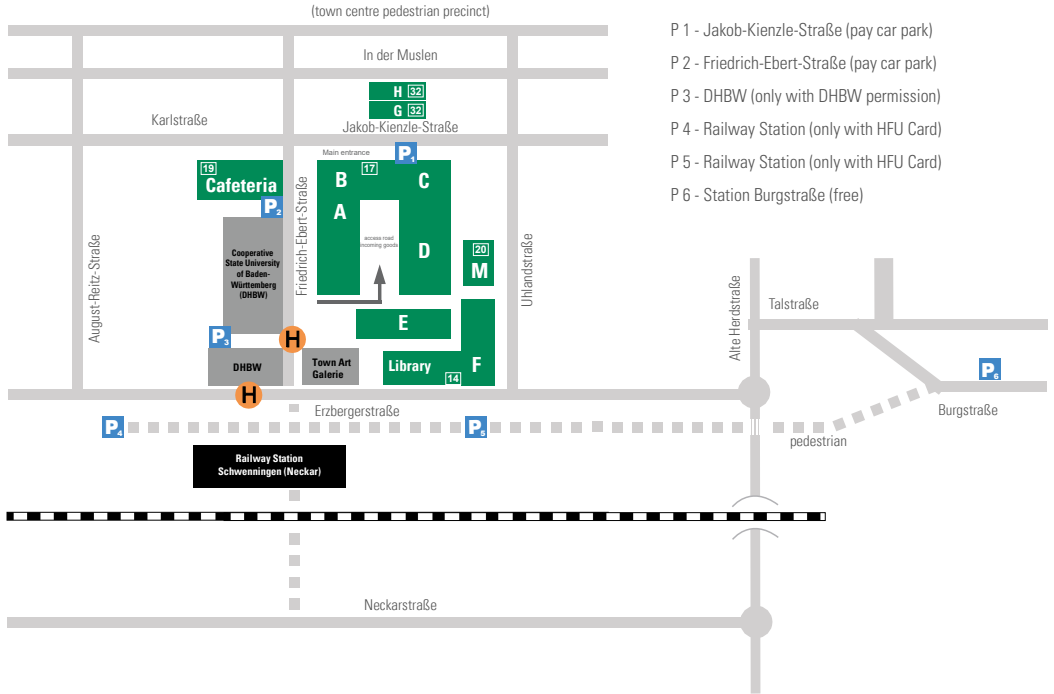

DIRECTIONS

TO FURTWANGEN UNIVERSITY SCHWENNINGEN CAMPUS

Jakob-Kienzle-Straße 17
78054 VS-Schwenningen
Tel. 07720 307-0

- P 1 - Jakob-Kienzle-Straße (pay car park)
- P 2 - Friedrich-Ebert-Straße (pay car park)
- P 3 - DHBW (only with DHBW permission)
- P 4 - Railway Station (only with HFU Card)
- P 5 - Railway Station (only with HFU Card)
- P 6 - Station Burgstraße (free)

- A** Lecture Theatres, University Store, Central Workshops, Labs
- B** Examinations Office, Post Room, Learning Services, Departmental Office MME Faculty, Technical Building Management, Departmental Office MLS Faculty, Labs
- C** Labs, KSF Research Institute, President's Office, Administration, International Center, (Women, Innovation, Technology) Research Labs
- D** ASTA, Student Council, Language Center, PC Rooms, PC Hall, Computer Center, Training Center

- E** Post Room, Lecture Theatres
- F** Library, Lecture Theatres, Departmental Office HFU Business School
- G** Lecture Theatres
- H** Lecture Theatres
- M** Research IAF (Institute of Applied Research), FIT