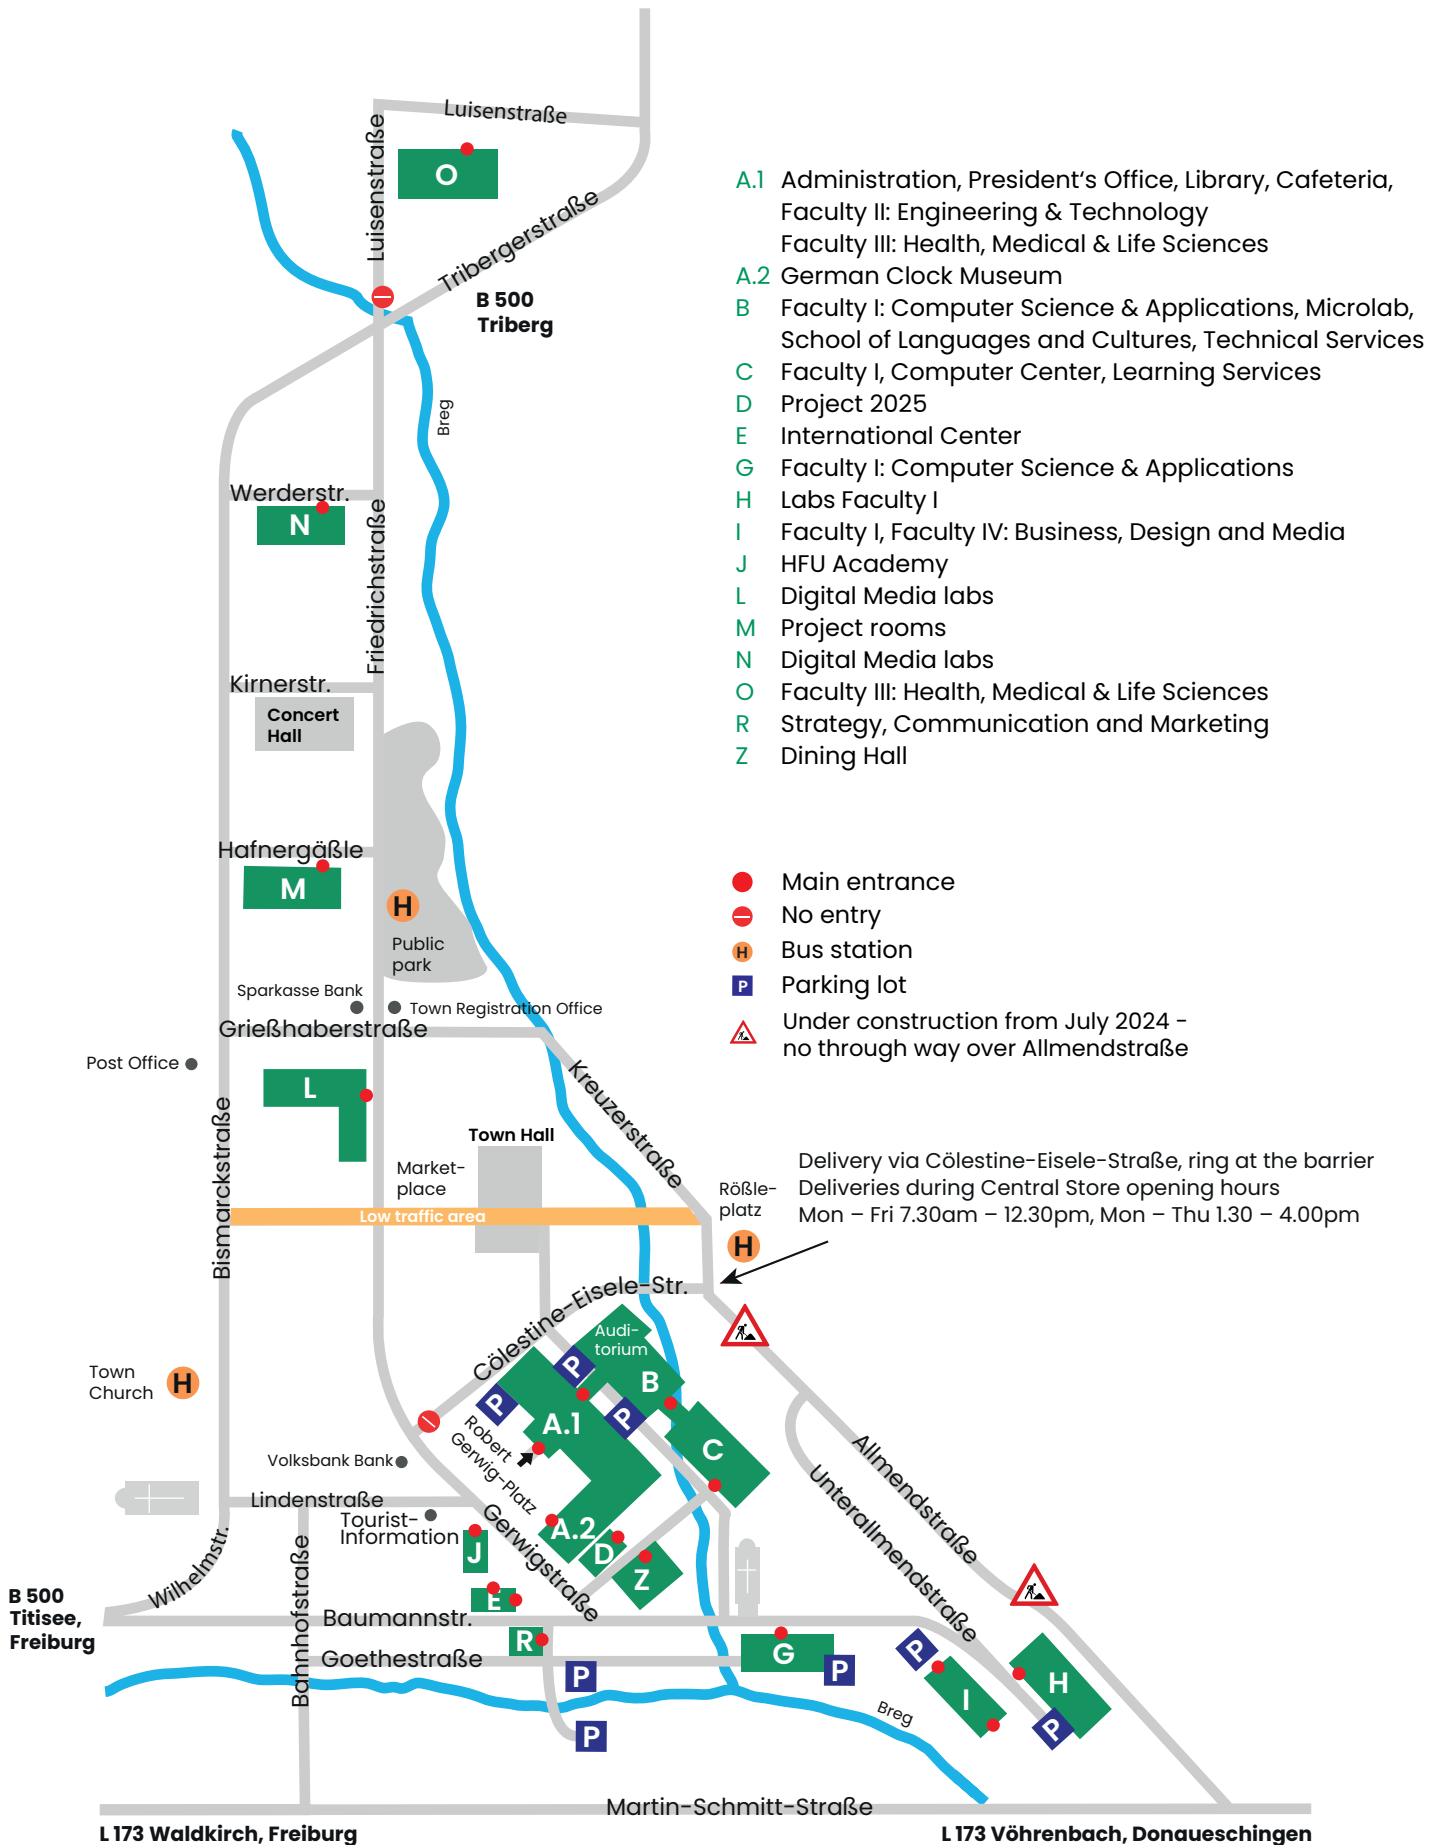

Furtwangen Campus map

Furtwangen University

Concert Hall (c. 700 m from campus) student residences Großhausberg (GHB)